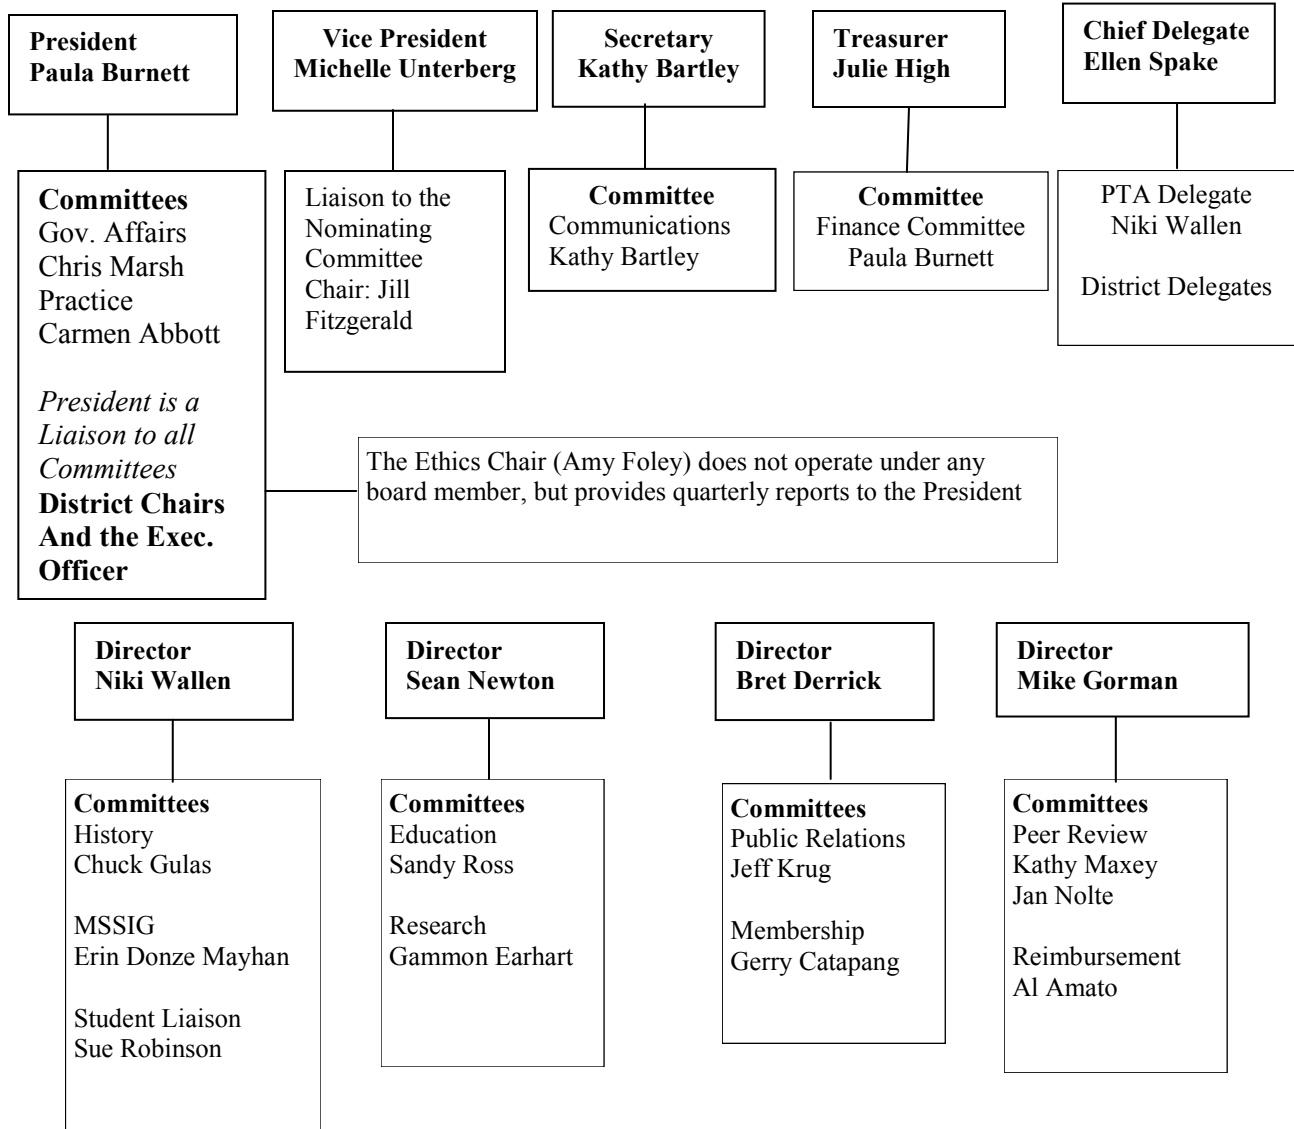

MPTA REPORTING CHART

Executive Board

Contact information for all Board Members and Chairs may be found on the MPTA website: www.mopt.org or contact the MPTA Home Office at 573-556-6730.